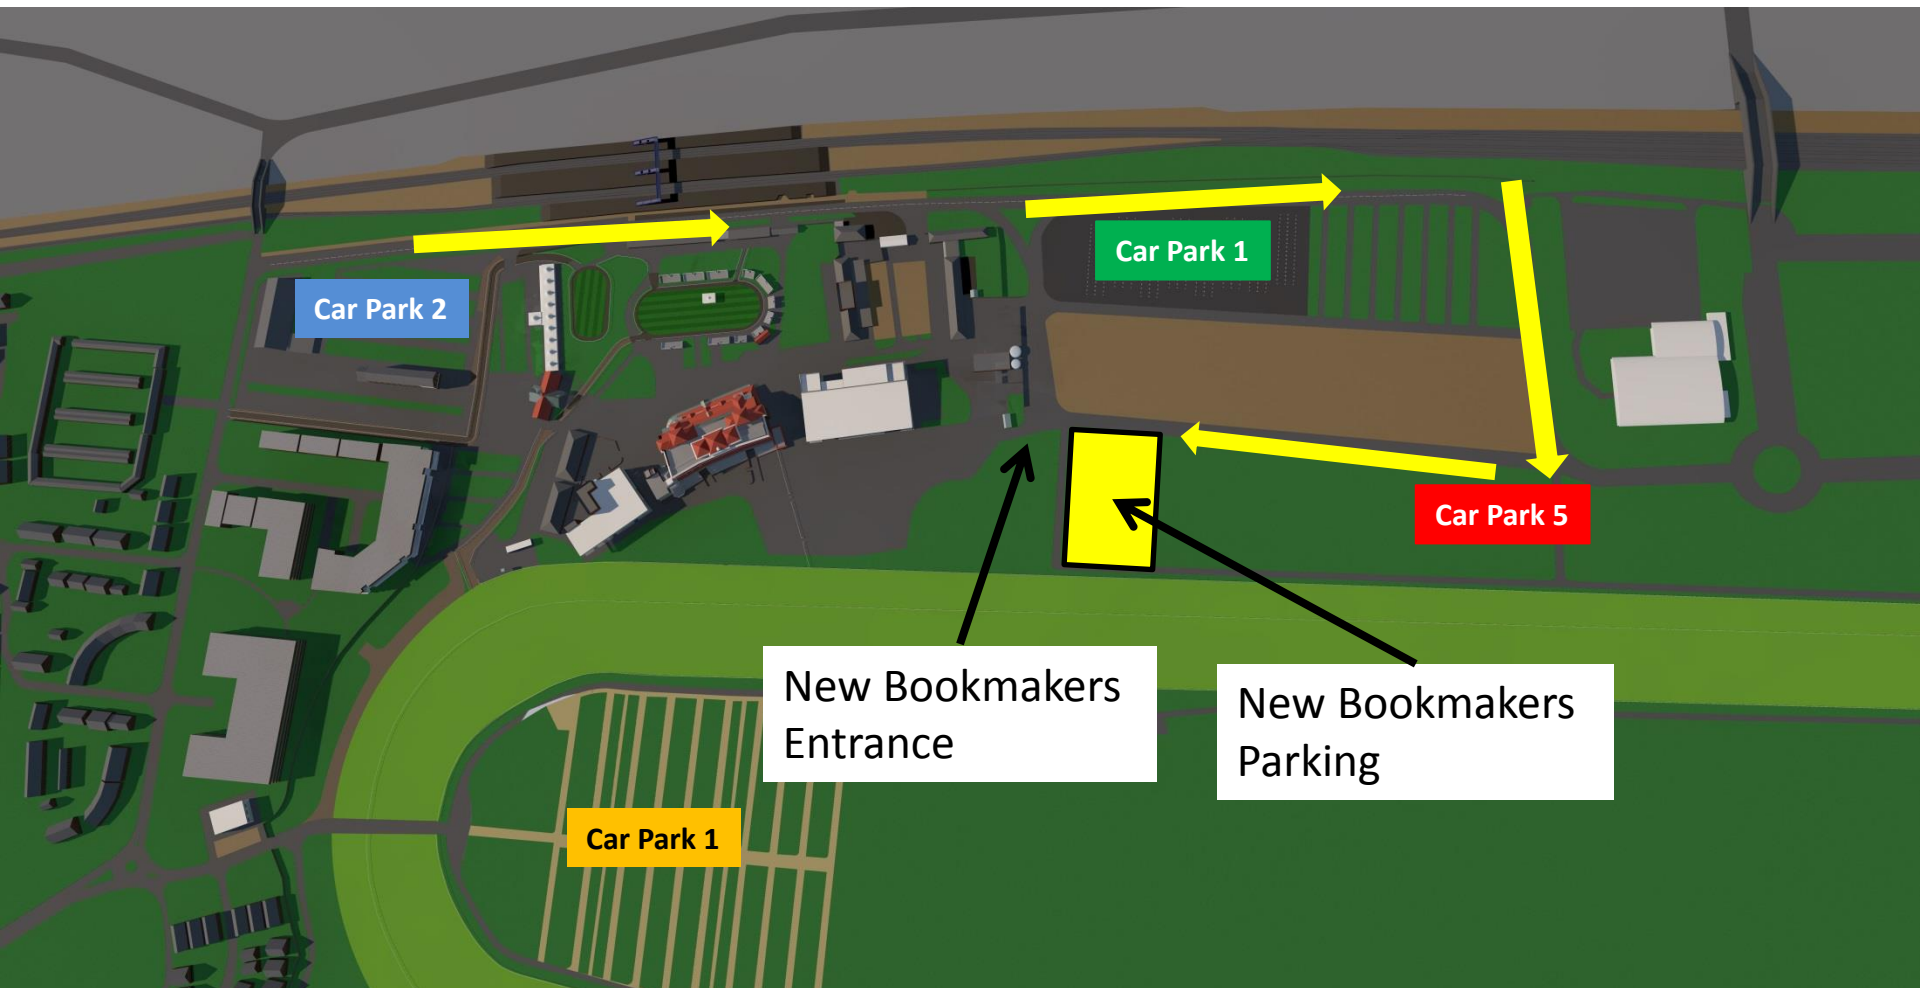

New Bookmaker Parking Entrance & Badge Box

We will be parking you close to the new Grandstand Enclosure entrance, giving you easy access to the Tattersall's Enclosure and Bookies Rail via our new Bookmakers Badge Box.
Please follow directions for Car Park 5 and our car parking team will be able to assist you.
Our Grandstand disabled car park entrance will not be available for bookmakers, unless they have a valid blue badge.
Thank you for your cooperation.